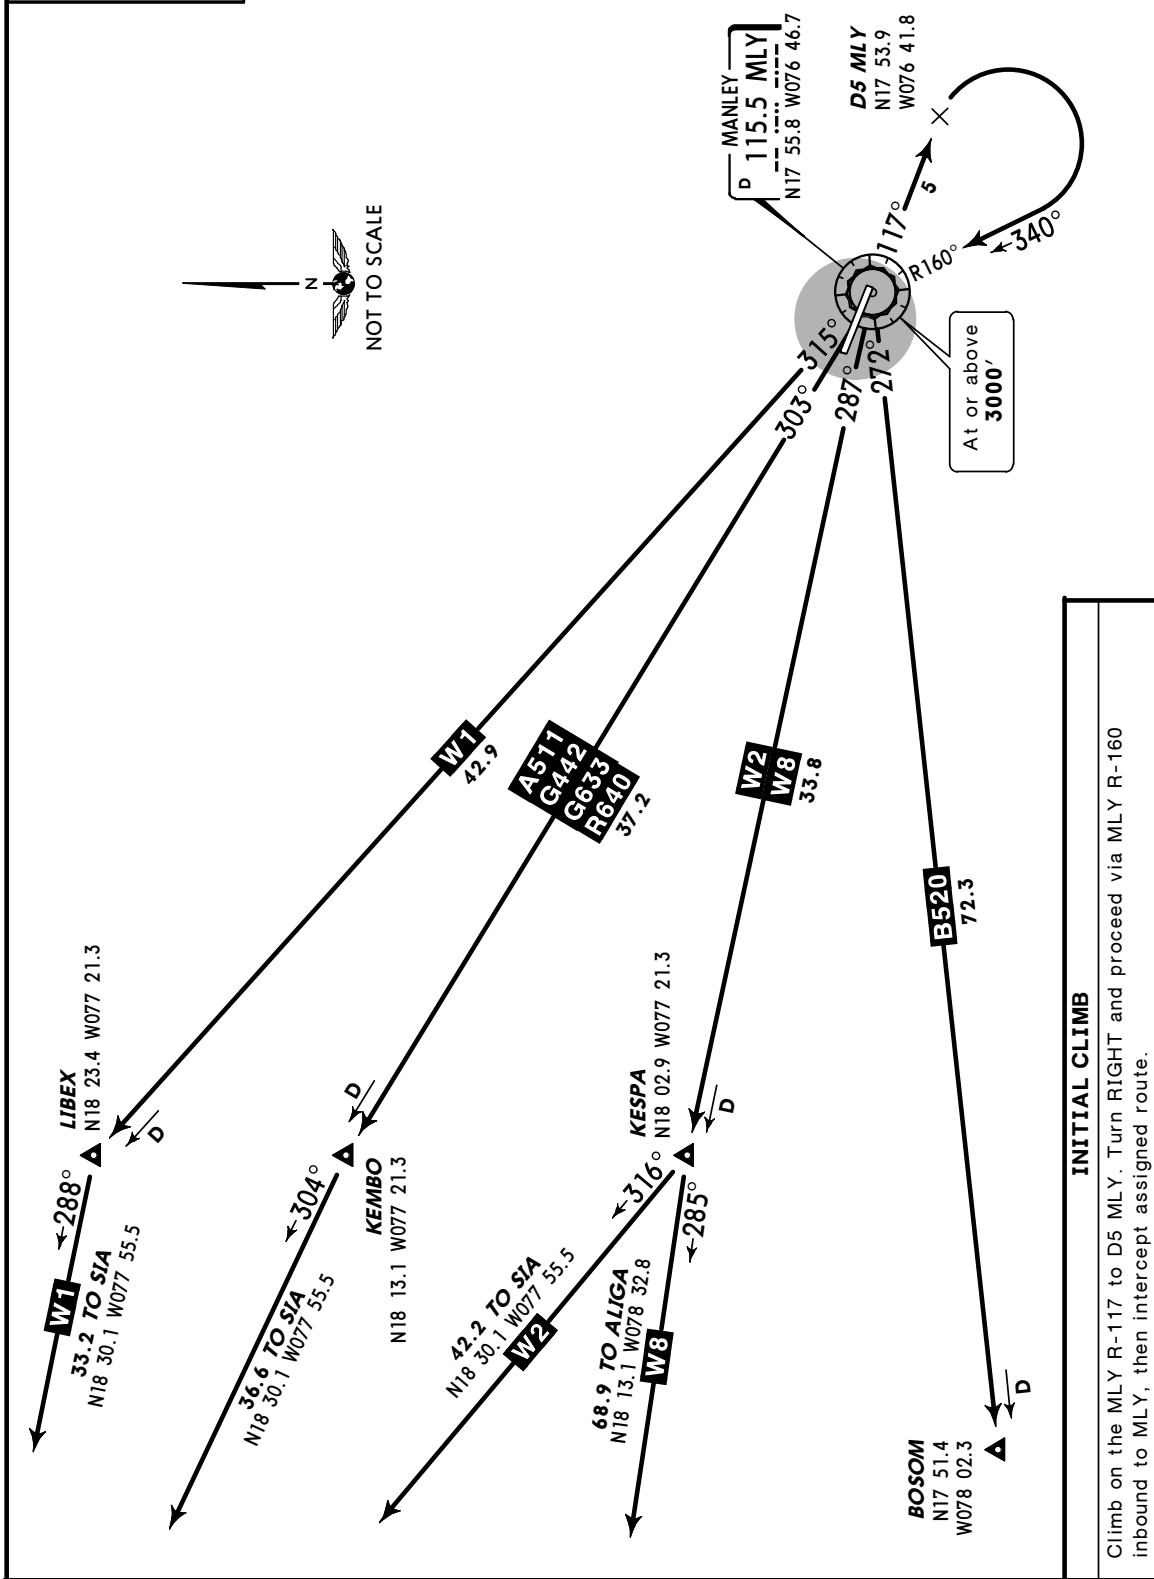

Apt Elev 10'

Trans level: FL180 Trans alt: 17000'

- WESTBOUND departures from runway 12 via ATS route A-511, B-520, G-442, G-633, R-640, W-1, W-2, W-8.
- VOR/DME required.

**MANLEY FIVE DEPARTURE**  
(RWY 12)  
**SPEED: MAX 250 KT BELOW 10000'**

**INITIAL CLIMB**

Climb on the MLY R-117 to D5 MLY. Turn RIGHT and proceed via MLY R-160 inbound to MLY, then intercept assigned route.