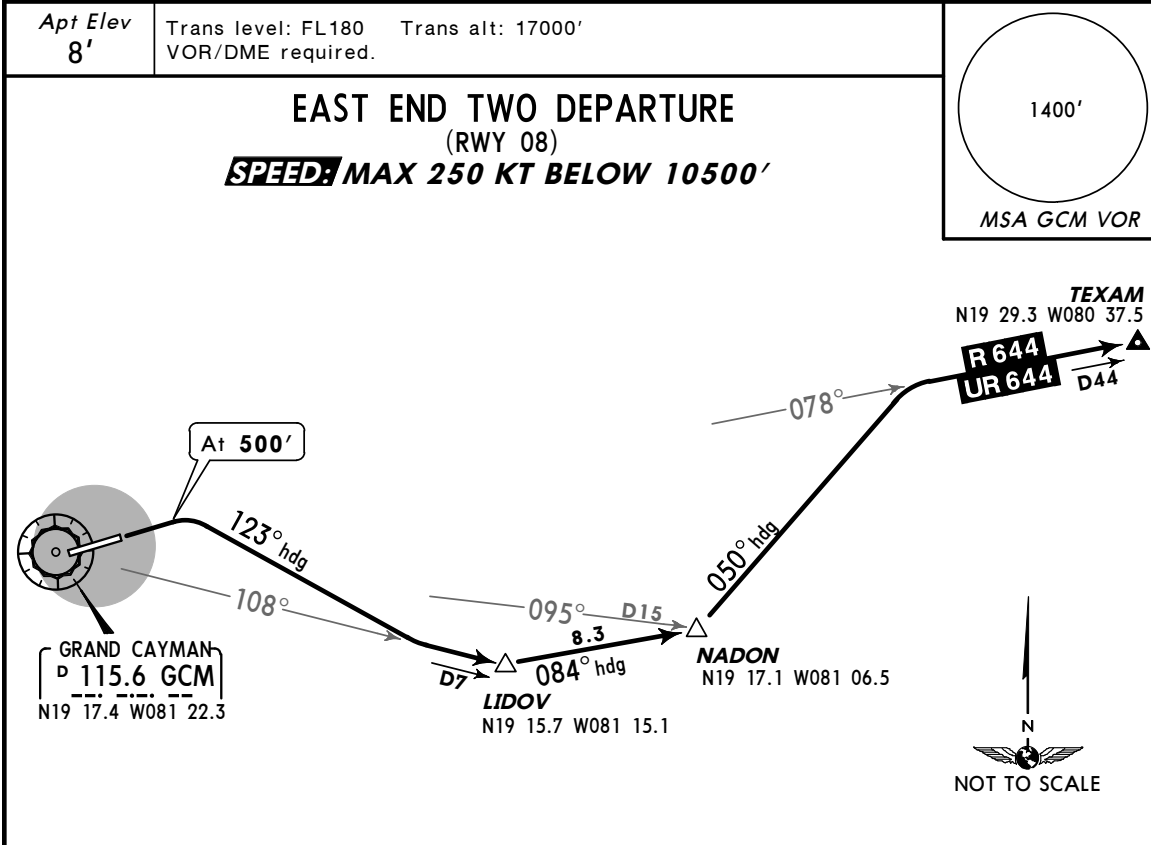

MWCR/GCM
ROBERTS INTL

JEPPESEN

10 MAR 06 10-3

GRAND CAYMAN,
CAYMAN IS

SID

| | |
|--|--|
| INITIAL CLIMB | ALTITUDE |
| Climb on runway heading to 500', then turn LEFT to intercept B/UB-767 route. | Climb to 8000' or flight level/altitude assigned by ATC. |