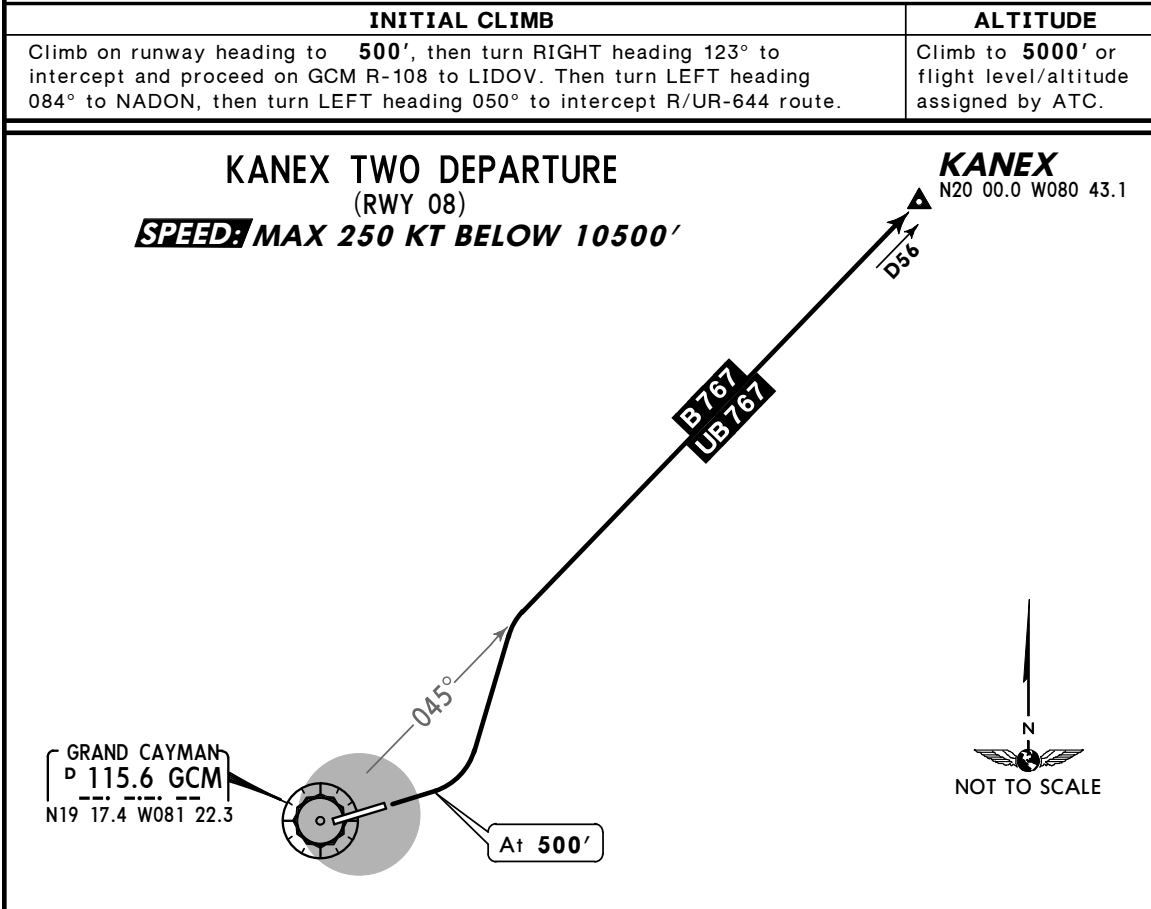

MWCR/GCM
ROBERTS INTL

JEPPESEN

10 MAR 06 10-3

GRAND CAYMAN,
CAYMAN IS

SID

| | |
|--|--|
| INITIAL CLIMB | ALTITUDE |
| Climb on runway heading to 500', then turn LEFT to intercept B/UB-767 route. | Climb to 8000' or flight level/altitude assigned by ATC. |